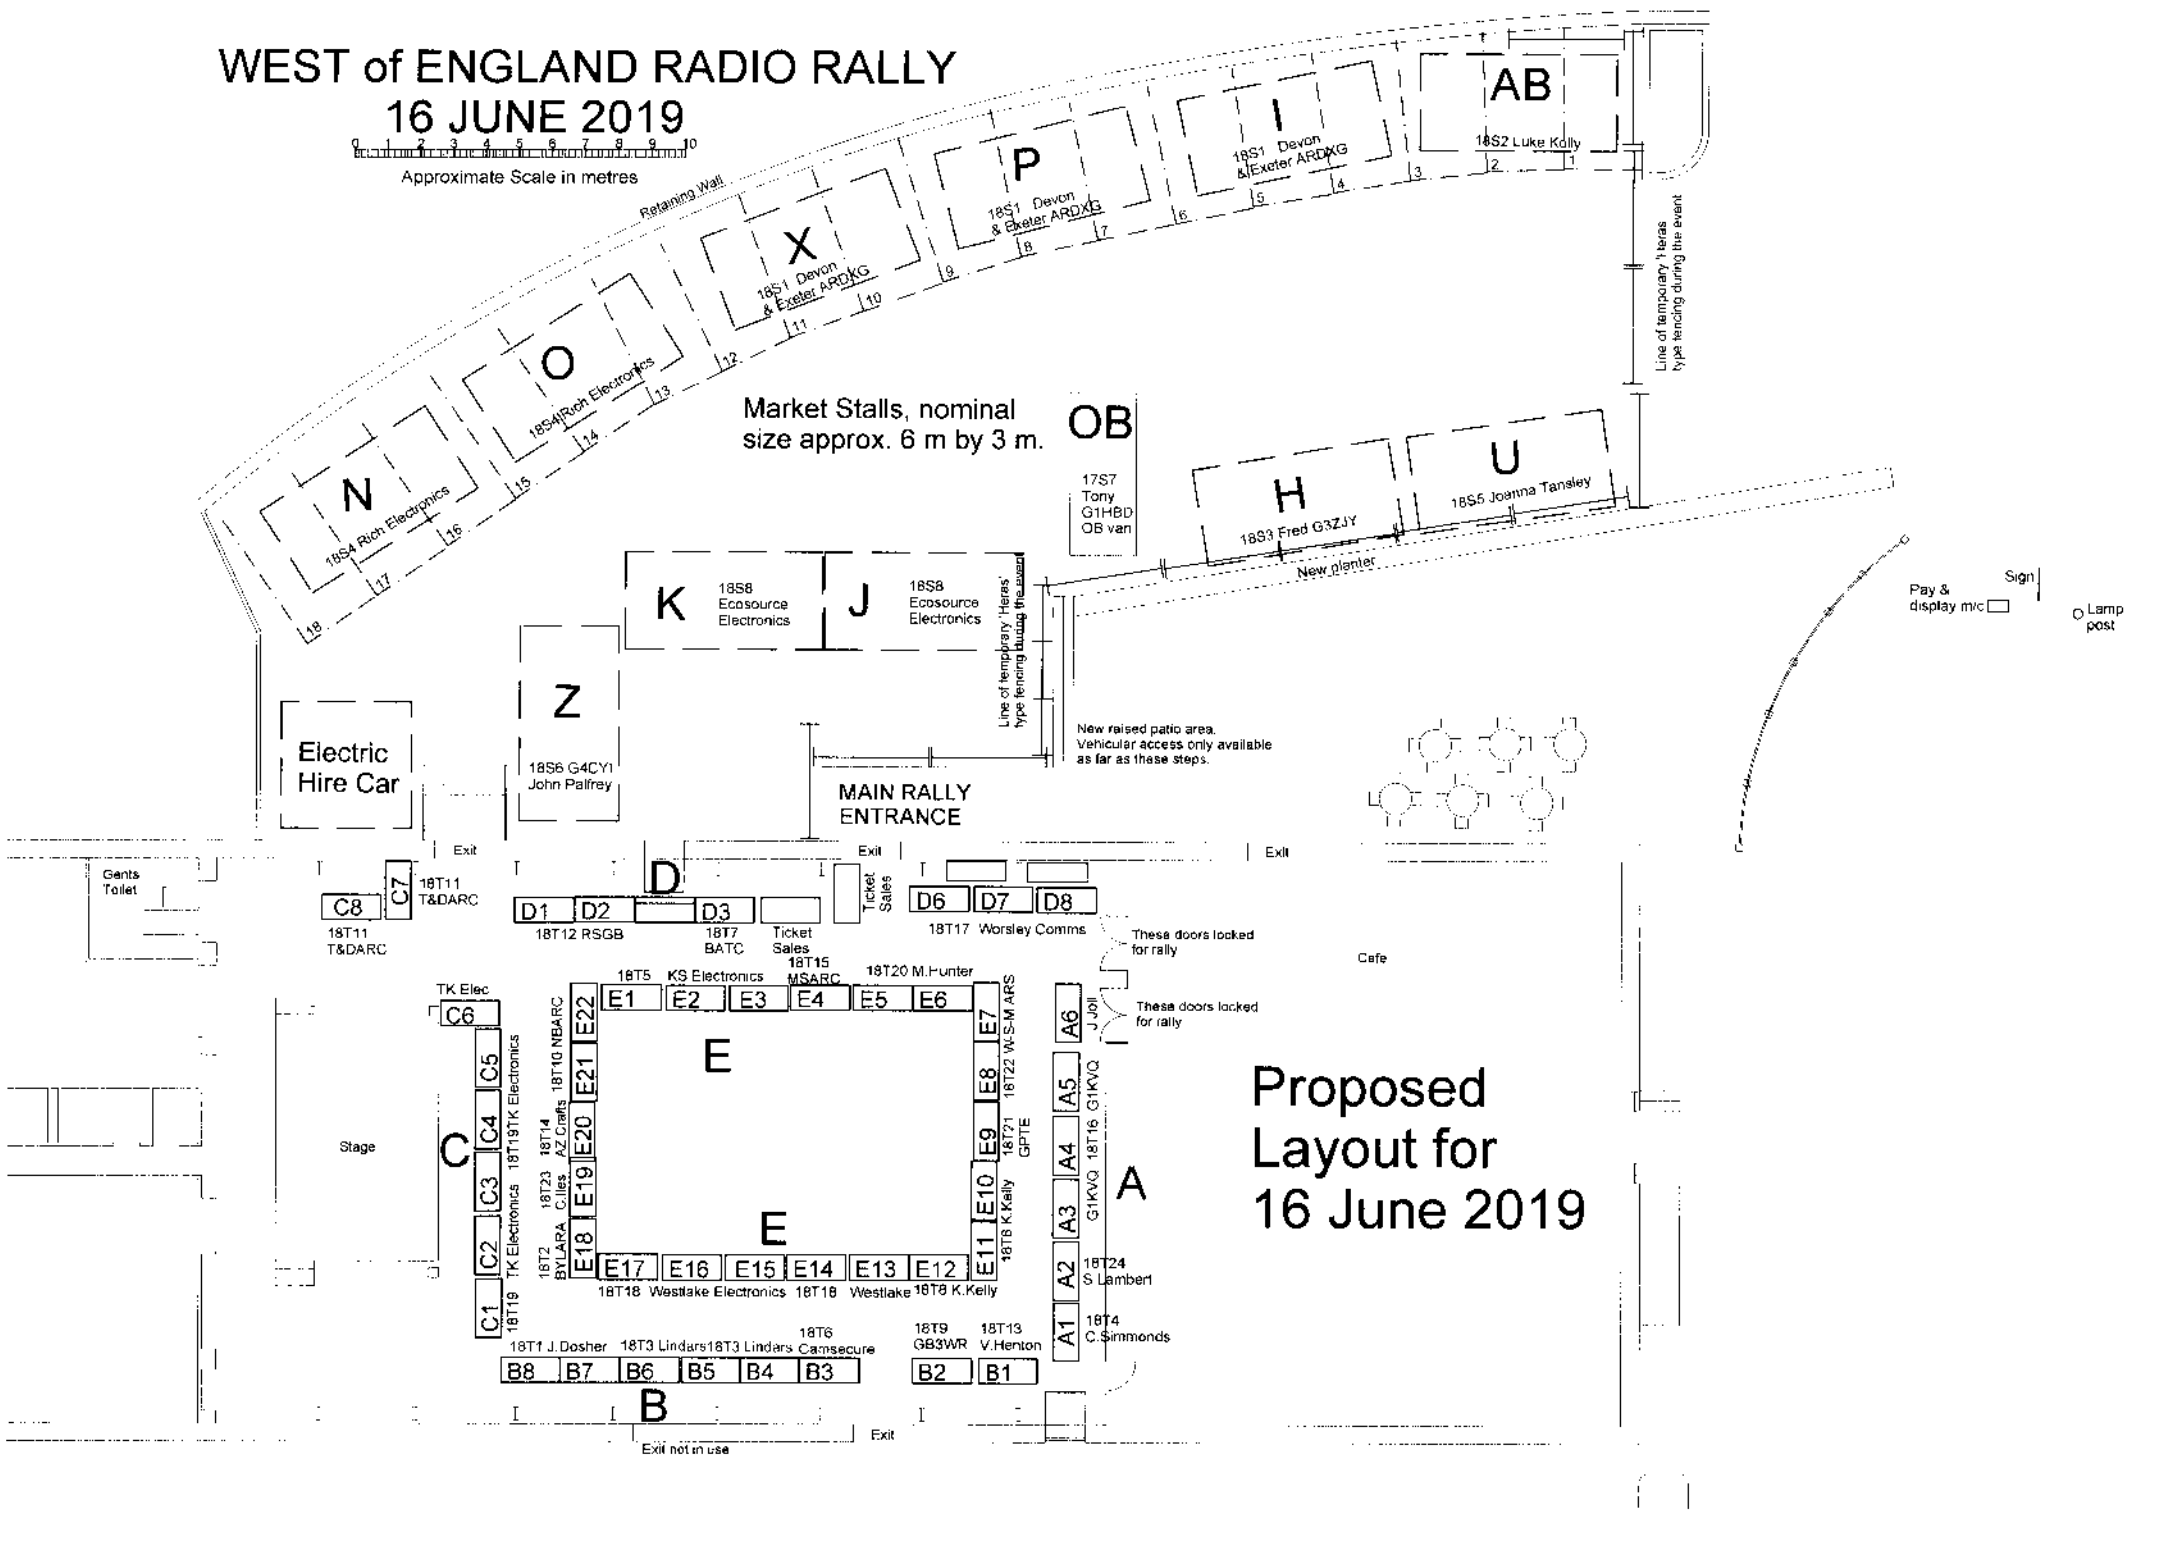

WEST of ENGLAND RADIO RALLY

16 JUNE 2019

Approximate Scale in metres

Proposed Layout for 16 June 2019